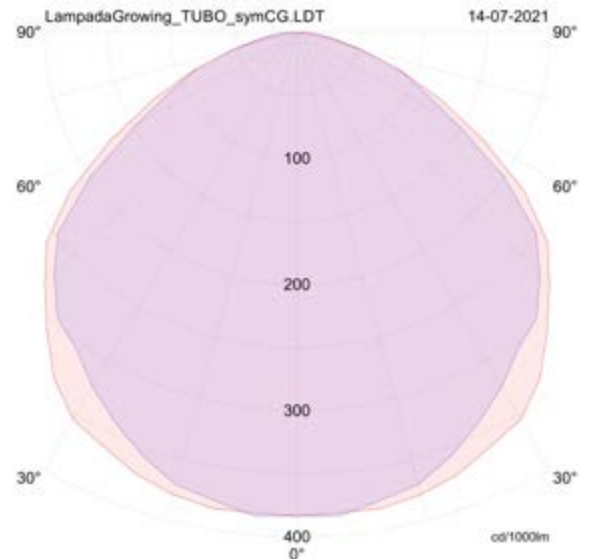

Polar Diagram

DISTRIBUTION OF SPECTRAL PHOTONS

Ratio	Blue PF	Green PF	Red PF	Far Red PF
PKB	23.9%	25.9%	49.2%	1%

TECHNICAL SPECIFICATIONS

SKU	Description	Spectrum	Electrical Power (W)	Length (mm)	PPF ($\mu\text{mol/s}$)	Efficacy ($\mu\text{mol/J}$)
P85 97666832	24V P85	Natural indoor	15W	840 mm	46.5 $\mu\text{mol/s}$	3.1 $\mu\text{mol/J}$
P100 97666826	24V P100	"	18W	933 mm	58.9 $\mu\text{mol/s}$	3.1 $\mu\text{mol/J}$
P125 97666664	24V P125	"	22W	1235 mm	68.2 $\mu\text{mol/s}$	3.1 $\mu\text{mol/J}$
P195 97666833	24V P195	"	36W	1965 mm	111.6 $\mu\text{mol/s}$	3.1 $\mu\text{mol/J}$