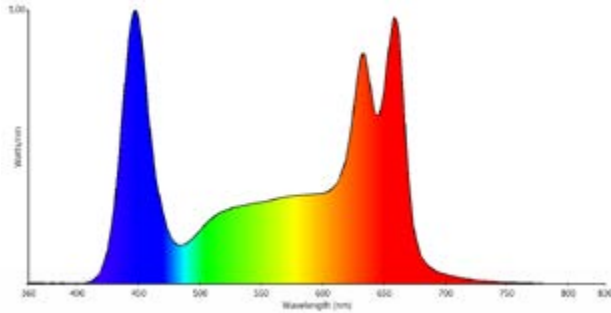

ITS BROAD SPECTRUM AND LIGHT DIMMING FEATURE MAKE IT SUITABLE FOR GROWING ALL TYPES OF MICROGREEN, BABY LEAF AND HERB PLANTS.

FEATURES

- EFFICIENCY up to 3.7 $\mu\text{mol}/\text{J}$
TLed=25° (3.1 for natural indoor)
- Does not contain mercury or other chemical substances harmful to the environment
- Dimmable light intensity
- 40,000 h \geq L90
- 5-year warranty
- Different lengths available
P85 – P100 – P125 – P195
- IP65 protection rating
- Connectable in series up to a maximum of 135 W
- Power supply 24 V DC
- Impact resistant

Polar Diagram

DISTRIBUTION OF SPECTRAL PHOTONS

Ratio	Blue PF	Green PF	Red PF	Far Red PF
PKB	23.9%	25.9%	49.2%	1%

TECHNICAL SPECIFICATIONS

SKU	Description	Spectrum	Electrical Power (W)	Length (mm)	PPF ($\mu\text{mol/s}$)	Efficacy ($\mu\text{mol/J}$)
P85 97666832	24V P85	Natural indoor	15W	840 mm	46.5 $\mu\text{mol/s}$	3.1 $\mu\text{mol/J}$
P100 97666826	24V P100	"	18W	933 mm	58.9 $\mu\text{mol/s}$	3.1 $\mu\text{mol/J}$
P125 97666664	24V P125	"	22W	1235 mm	68.2 $\mu\text{mol/s}$	3.1 $\mu\text{mol/J}$
P195 97666833	24V P195	"	36W	1965 mm	111.6 $\mu\text{mol/s}$	3.1 $\mu\text{mol/J}$